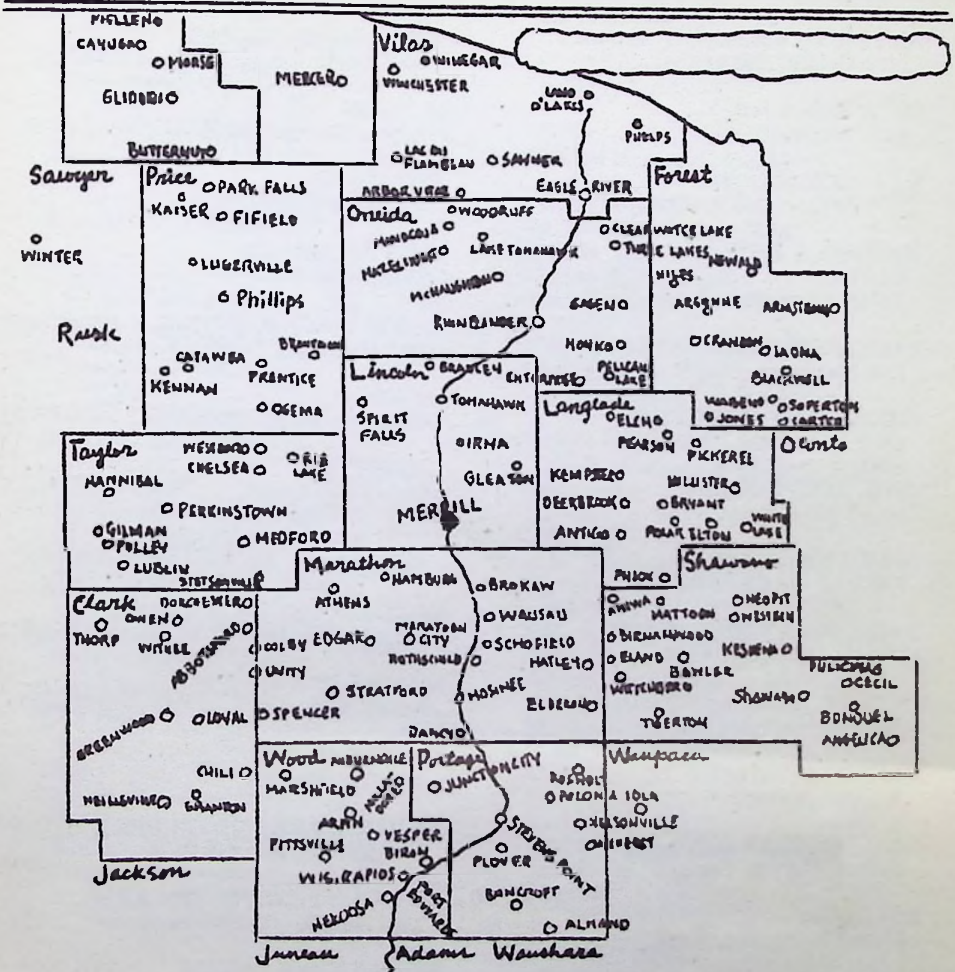

A Merrill Chamber of Commerce Selling Help

The Wisconsin... AMERICA'S RIVER THAT WORKS AND PAYS A PROFIT!